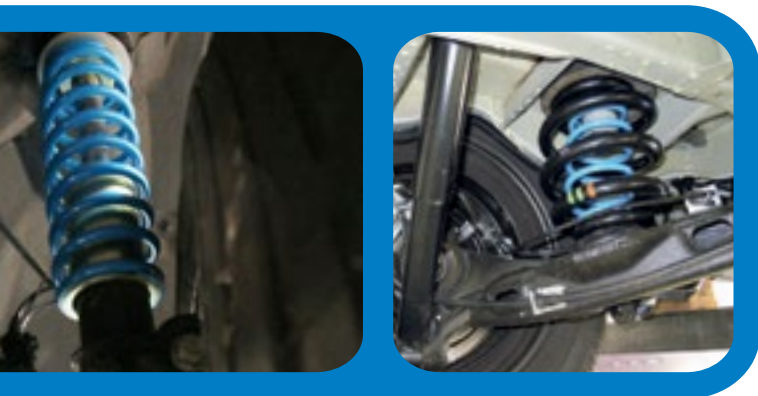

PRODUCT SHEET

Fitting reinforced coil springs is a non-adjustable solution for suspension problems. A helper spring or replacement coil spring is used on vehicles that already have coil springs. An auxiliary coil spring is fitted next to the existing leaf springs. These reinforced springs will normally ensure that the vehicle returns to its original ride height (if not higher). Thus increasing the suspension travel and improving stability.

With our coil springs, we distinguish between replacement springs and helper springs. Both the replacement springs and helper springs are coil springs. Below is a brief explanation of the difference between these coil springs.

Replacement spring

As the name suggests, the original coil spring is removed and replaced by the replacement spring, i.e. by a reinforced spring.

Helper spring

The original leaf or coil spring is retained when a helper spring is fitted. The helper spring is installed alongside the original. By installing this helper spring, the original suspension is reinforced.

Applications

The VB-CoilSpring can be used for a wide range of situations and applications, including:

- Ambulances
- Commercial vehicles
- Motorhomes
- Animal transport
- Offroad vehicles
- Emergency rescue vehicles
- Service vehicles

It goes without saying that the system can also be adapted to other applications.

Dealer:

Benefits of the VB-CoilSpring

- Supplied as a complete mounting kit
- Minimises sagging
- Increased comfort
- Increased stability
- Stronger suspension
- Less crosswind sensitivity

Coil springs available in our commercial vehicle range

Citroën
Jumper

Fiat
Ducato

Ford
Transit

Mercedes
Sprinter

Nissan
Navara NP300 - NV400 - Primastar

Opel / Vauxhall
Vivaro - Movano

Peugeot
Boxer

Renault
Trafic - Master

Volkswagen
Transporter - Crafter

Please contact us if you cannot find your vehicle on the list.
We will almost certainly have a solution for you.