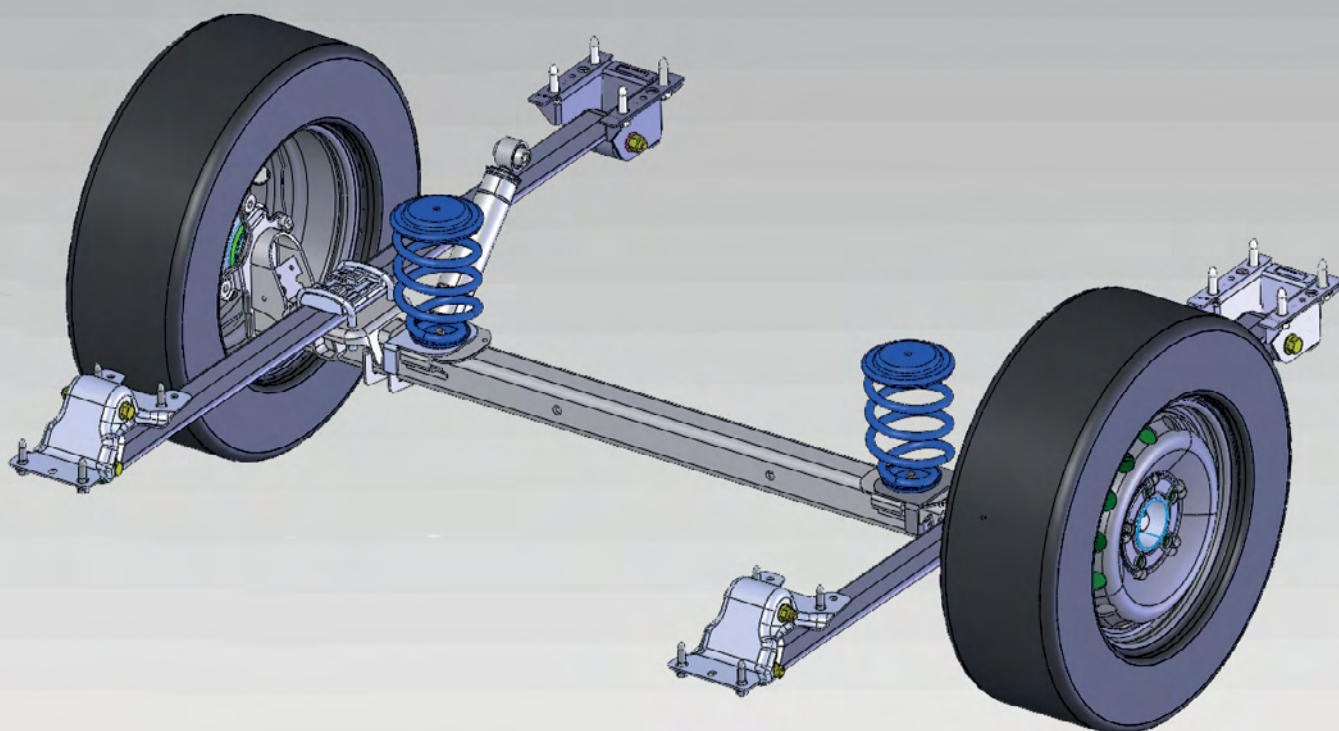

VB-COILSPRING

making everyday smoother

VB

airsuspension

- Increased comfort • Better driveability • More safety

GENERAL INFORMATION

FRONT AND REAR AXLE

PRODUCT SHEET

PRODUCT SHEET

Fitting reinforced coil springs is a non-adjustable solution for suspension problems. A helper spring or replacement coil spring is used on vehicles that already have coil springs. An auxiliary coil spring is fitted next to the existing leaf springs. These reinforced springs will normally ensure that the vehicle returns to its original ride height (if not higher). Thus increasing the suspension travel and improving stability.

Replacement spring

As the name suggests, the original coil spring is removed and replaced by the replacement spring, i.e. by a reinforced spring.

Helper spring

The original leaf or coil spring is retained when a helper spring is fitted. The helper spring is installed alongside the original. By installing this helper spring, the original suspension is reinforced.